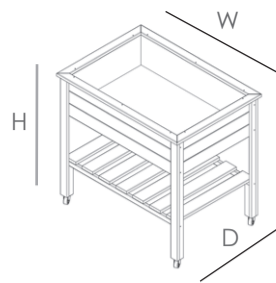

THE MAIN FEATURES OF JAGRAM VEGGIES ARE:

- the grow your own concept
- a height of 90 cm for easy access & comfortable working position
- waterproof inserts (high quality linings)
- a drainage system for excess water
- easy assembly (with a step-by-step manual)
- a complete set of fixings included
- ease of mobility (with optional wheels)
- a practical shelf for storing tools
- flat package made of 5-layer cardboard

JagramVeggie

„Grow Your Own“ Range
contact@JagramVeggie.com
www.JagramVeggie.com
 tel. (+44) 1179 119 411

JagramVeggie

High Quality
 „Grow Your Own“ Range

Dimensions

- Large: 90 (H) x 70 (D) x 100 cm (W)
- Medium: 90 (H) x 50 (D) x 80 cm (W)